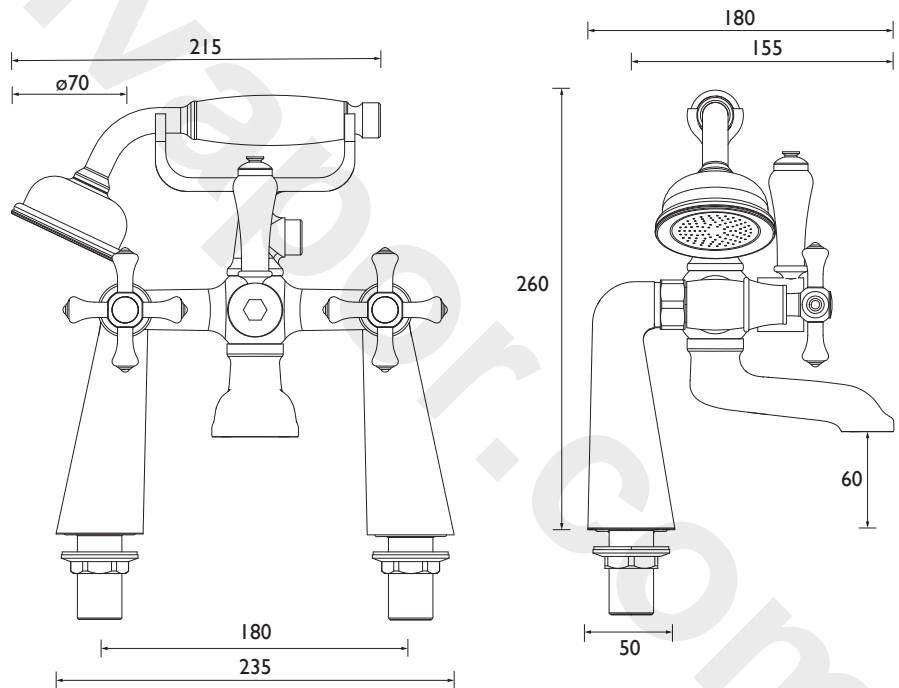

### Features:

- Metal back nuts for added durability
- Supplied with metal handles
- Includes 1.5m hose and handset
- Chrome plated to BS EN 248

### Specification

<b>Product Type:</b>	Bathroom Taps
<b>Main Construction Material:</b>	Brass
<b>Mount Type:</b>	Deck
<b>Handle Type:</b>	Traditional
<b>Connection Inlet:</b>	3/4" BSP
<b>Connection Outlet:</b>	G 1/2"
<b>Number of Tap Holes:</b>	2
<b>Valve/Cartridge Type:</b>	1/2" Compression Valve
<b>Plumbing System Requirements:</b>	Suitable for all plumbing systems
<b>Minimum Dynamic Pressure (bar):</b>	0.2 bar
<b>Maximum Dynamic Pressure (bar):</b>	5 bar
<b>Maximum Hot Water Temperature °C:</b>	65°C
<b>Maximum Static Pressure (bar):</b>	10 bar
<b>Flow Type:</b>	Single
<b>Isolation Included:</b>	No

### Dimensions (measurements in mm)